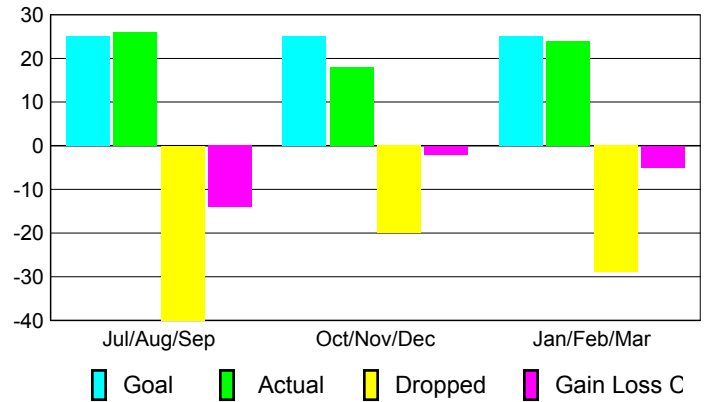

Membership Results 2008-2009

Goal, New, Dropped, Gain/Loss