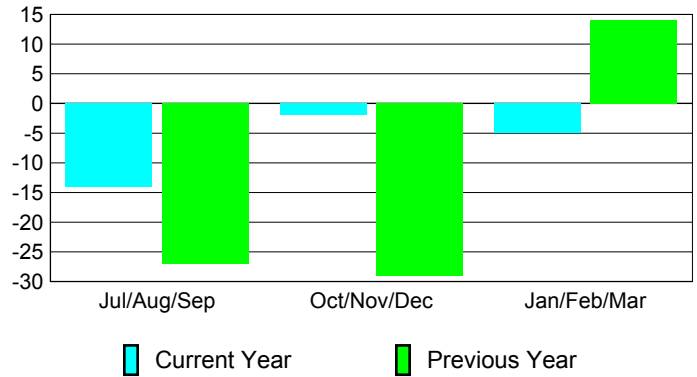

Comparison of Membership Gain/Loss

Current Year Compared to the Previous Year